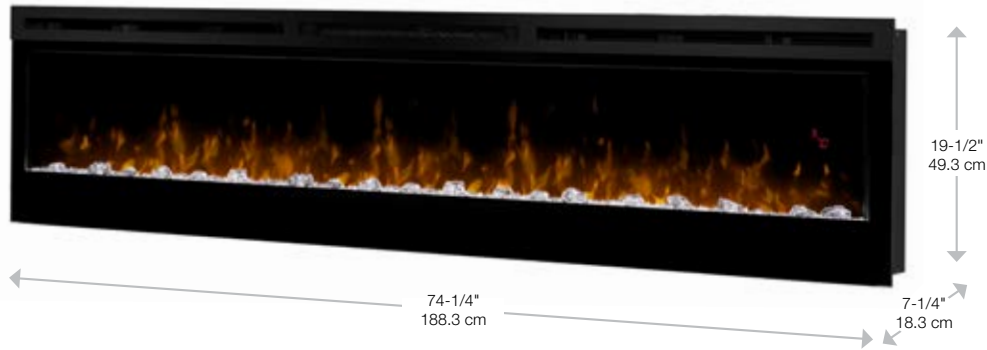

Prism Series

74" Linear Electric Fireplace

BLF7451

Features

- **The Original Dimplex Flame Effect™**
  A blend of technology, artistry and craftsmanship that sets the standard for realism.
- **Acrylic Ice Media Bed**
  Light plays through different size pieces and sparkle in a spectrum of colors.
- **Media Accent Colors**
  Choose from a variety of brilliant color themes or cycle through a range of colors using the custom mode, freezing on the hue of your choice.
- **Wired, Seamless Design**
  Designed for built-in installations wired directly to a dedicated circuit for a clean, custom appearance.
- **Hanging Glass Design**
  Detachable glass trim easily finishes rough openings and provides access to media.
- **Flexible Installation**
  Choose fully-recessed or surface mounted (plug-in) installation.
- **Remote Thermostat Control**
  Temperature control at your fingertips for convenient comfort.
- **Multi-function Remote**
  Control the flame, heat and thermostat from the comfort of your chair.
- **LED Lighting**
  Flame and lights use brilliant, low-energy LED's that require zero maintenance.
- **All-season Flames**
  Enjoy the unique charm of a fireplace 365 days a year using the flames without the heat.
- **Cool-touch Glass**
  Glass remains cool making it safe for any location and any user.
- **Low Carbon Footprint**
  The most sustainable fireplace option; no emissions and 100% efficient.
- **Just plug It In**
  Simply plug into any standard household outlet for instant ambiance.