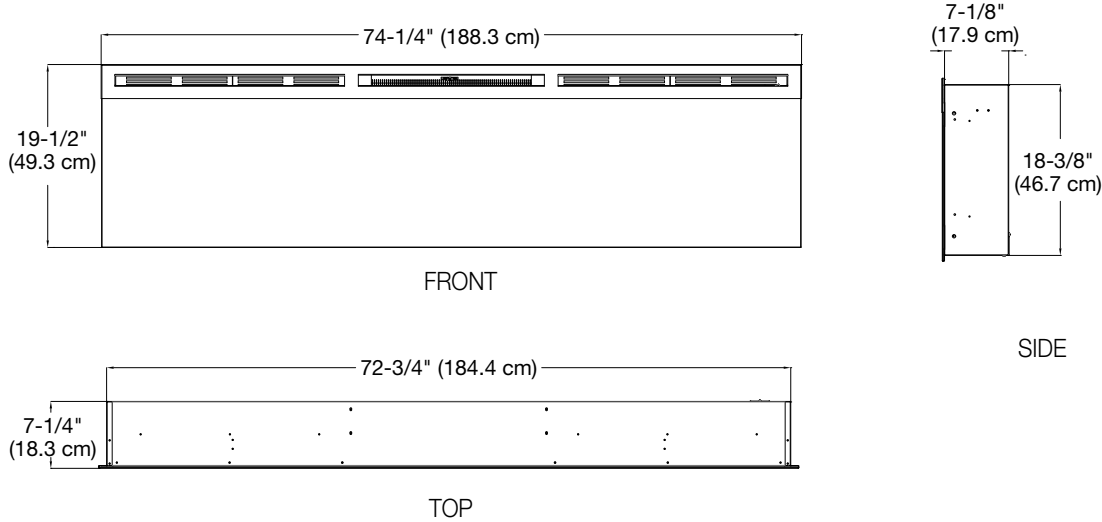

Specifications, finishes and dimensions are subject to change. [†]Limited warranty. ©2017 Dimplex North America Limited.

SE-022-R02-053017

Prism Series

74" Linear Electric Fireplace

BLF7451

Product Dimensions:

Framing Dimensions

2 Mounting Options